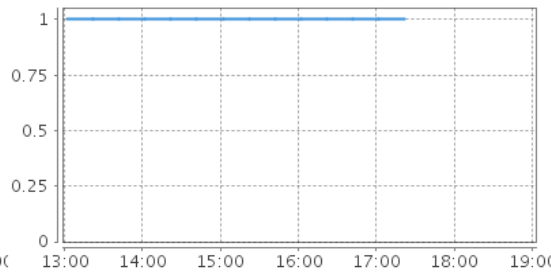

collections - ycsb

index size - ycsb

— collections