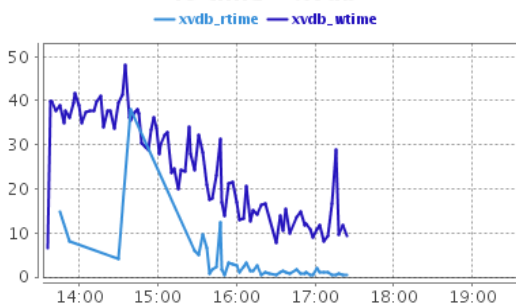

io time - xvdb