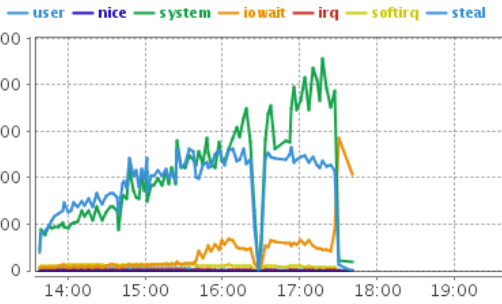

# MongoCAPBenchmarking

ip-10-93-1-68:27000

December 14, 2014 7:35PM EST

DISPLAYED AS: avg / sec

### cpu time