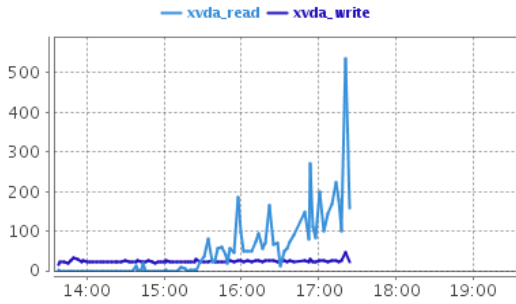

iostat - xvda