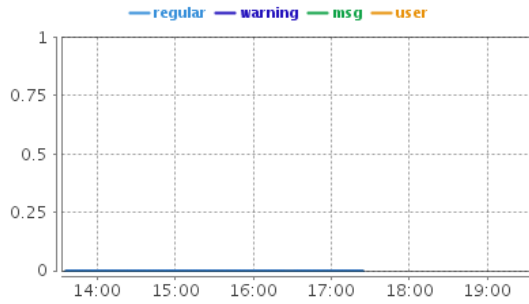

MongoCAPBenchmarking

ip-10-93-1-68:27000

December 14, 2014 7:34PM EST

DISPLAYED AS: avg / sec

opcounters

asserts

memory

non-mapped virtual memory

background flush avg

connections

queues

cursors

network

replication oplog window

page faults

db storage