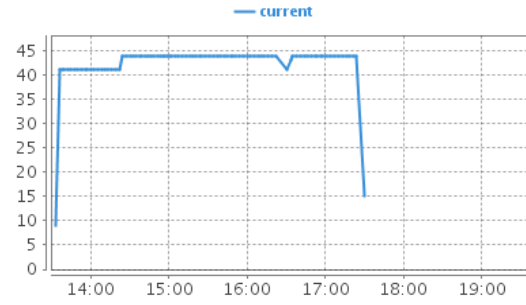

MongoCAPBenchmarking

ip-10-93-1-68:27000

December 14, 2014 7:34PM EST

DISPLAYED AS: avg / sec

opcounters

asserts

memory

non-mapped virtual memory

background flush avg

connections

queues

cursors

network

replication oplog window

page faults

db storage