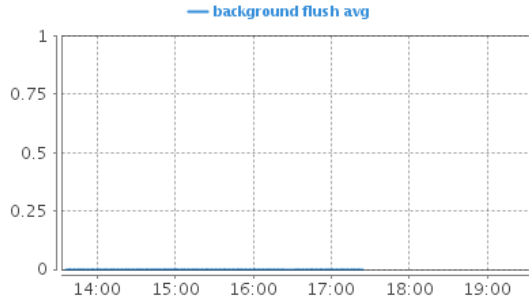

MongoCAPBenchmarking

ip-10-93-1-68:27000

December 14, 2014 7:34PM EST

DISPLAYED AS: avg / sec

opcounters

asserts

memory

non-mapped virtual memory

background flush avg

connections

queues

cursors

network

replication oplog window

page faults

db storage