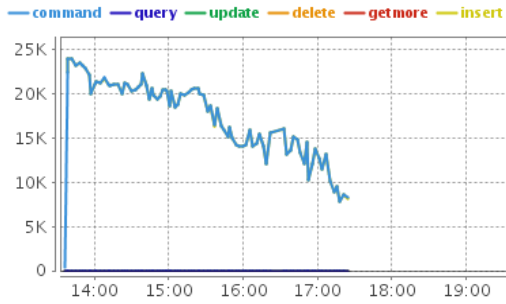

MongoCAPBenchmarking

ip-10-93-1-68:27000

December 14, 2014 7:34PM EST

DISPLAYED AS: avg / sec

opcounters

asserts

memory

non-mapped virtual memory

background flush avg

connections

queues

cursors

network

replication oplog window

page faults

db storage