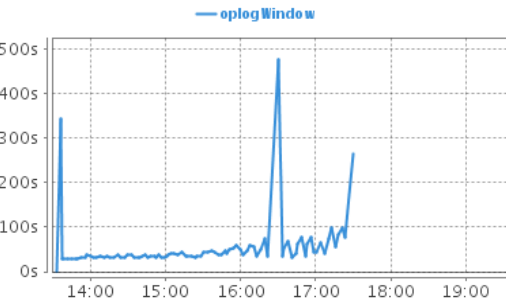

background flush avg

connections

queues

cursors

network

replication oplog window

page faults

db storage