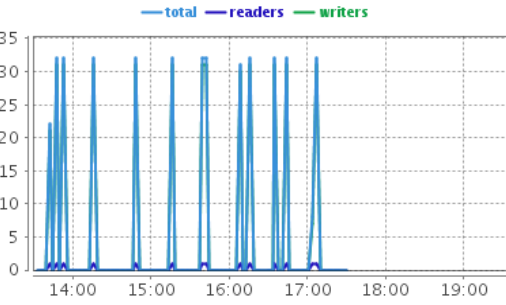

MongoCAPBenchmarking

ip-10-93-1-68:27000

December 14, 2014 7:34PM EST

DISPLAYED AS: avg / sec

opcounters

asserts

memory

non-mapped virtual memory

background flush avg

connections

queues

cursors

network

replication oplog window

page faults

db storage