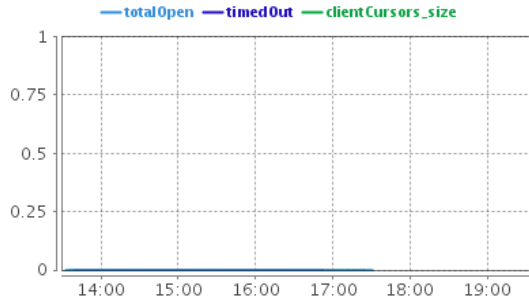

background flush avg

connections

queues

cursors

network

replication oplog window

page faults

db storage