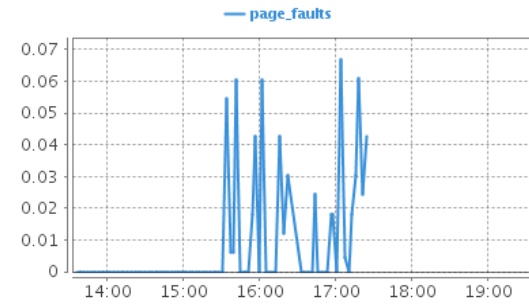

background flush avg

connections

queues

cursors

network

replication oplog window

page faults

db storage