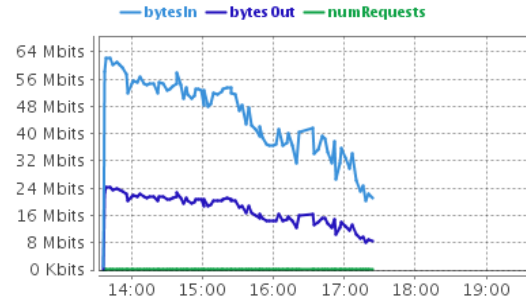

background flush avg

connections

queues

cursors

network

replication oplog window

page faults

db storage