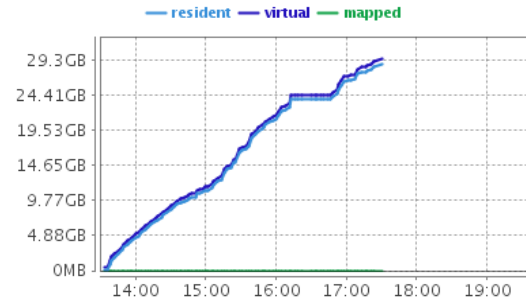

MongoCAPBenchmarking

ip-10-93-1-68:27000

December 14, 2014 7:34PM EST

DISPLAYED AS: avg / sec

opcounters

asserts

memory

non-mapped virtual memory

background flush avg

connections

queues

cursors

network

replication oplog window

page faults

db storage