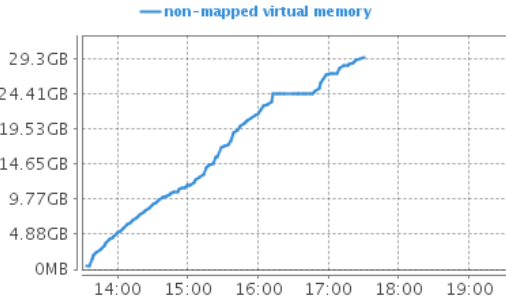

MongoCAPBenchmarking

ip-10-93-1-68:27000

December 14, 2014 7:34PM EST

DISPLAYED AS: avg / sec

opcounters

asserts

memory

non-mapped virtual memory