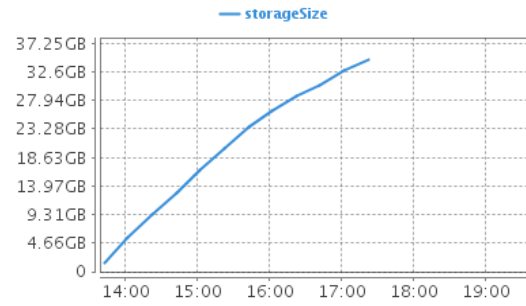

background flush avg

connections

queues

cursors

network

replication oplog window

page faults

db storage